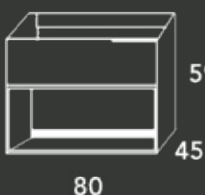

Suspendido 80

ACABADO	REFERENCIA	PUNTOS
Olmo wabi	221391055OLW	187
Olmo sabi	221391055OLS	187
Nogal valentina	221391055NVA	187