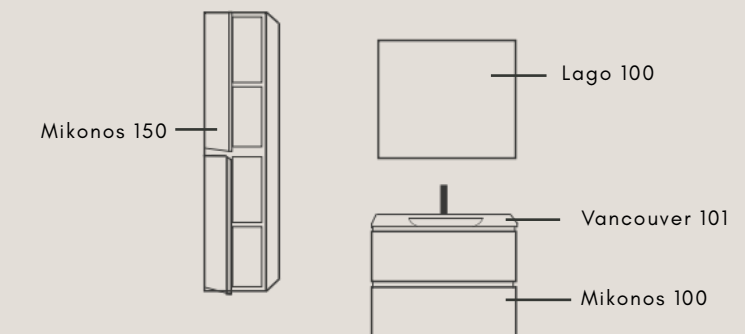

MODELO MIKONOS

BLANCO LACADO

ÁRTICO

BAMBÚ

ROBLE OSTIPPO

CEMENTO

AZABACHE

MUEBLE SUSPENDIDO

SUSPENDED CABINET / MEUBLE SUSPENDU

MUEBLE A SUELO

FURNITURE WITH LEGS / MEUBLE AVEC PIEDS

60 | 70 | 80 | 100 |

120 (60+60) | 140 (70+70)

MUEBLE AUXILIAR

AUXILIARY FURNITURE / COLONNE AUXILIAIRE

150

- TIRADOR EN INGLETE ALUMINIO CROMO
- ALTURA 59CM FORMATO SUSPENDIDO
- MÓDULOS ADAPTABLES DISPONIBLES EN GRAFITO Y BLANCO LACADO 59CM

- COLUMNA AUXILIAR REVERSIBLE

- MITERED METAL HANDLE / POIGNÉE A ONGLET EN ALUMINIUM

- HEIGHT 59CM SUSPENDED CABINET / HAUTEUR 59CM FORMAT SUSPENDU

- ADAPTABLE UNITS IN GRAPHITE AND WHITE. HEIGHT - 59 CM / MODULES ADAPTABLES DISPONIBLES GRAPHITE ET BLANC 59CM

- REVERSIBLE AUXILIARY FURNITURE / COLONNE REVERSIBLE

3 años
Garantía

Guía
Premium

Frentes
19mm

Cajón
Textil

Cajón
Extracción
Parcial

Soft
Close

Fabricado
en España

COLECCIÓN
PRAKTIK

Composición / Blanco lacado

Mikonos 100

Mikonos 100	325
Vancouver 101	175

500

Lago 100x80	102
Alsacia negro	94
Mikonos 150	307