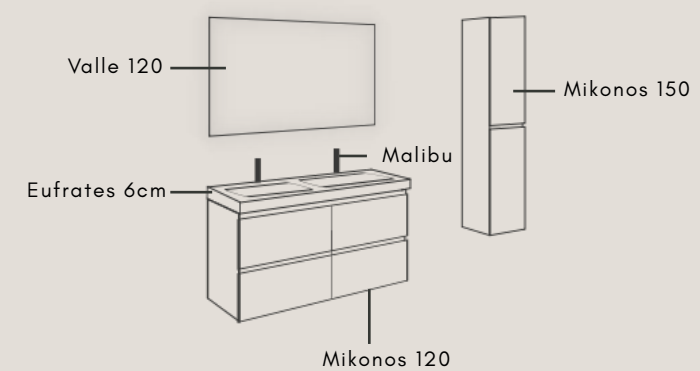

Composición / Azabache

Mikonos 120

Mikonos 120 (60+60)	430
Eufrates 121 (6cm grosor)	400
	830
Valle 120x80	283
Mikonos 150	236
Malibú cromo (x2)	174