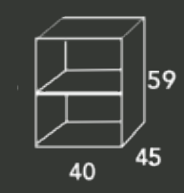

ACABADO	REFERENCIA	PUNTOS
Blanco	22117103IPIZ	172
Grafito	221171031BPR	102