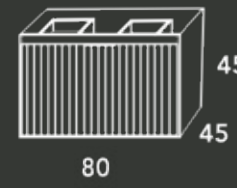

Suspendido 80

ACABADO	REFERENCIA	PUNTOS
Roble ostippo	221361055GRO	413
Rosa nube	221361055BRS	413
Gris coffee	221361055BGS	413
Verde oliva	221361055GVE	413
Azul índigo	221361055BMA	413