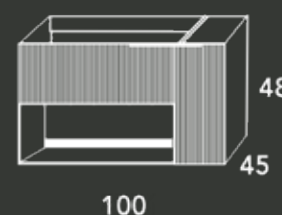

Suspendido 100

ACABADO	REFERENCIA	PUNTOS
Roble ostippo	221351056GRO	470