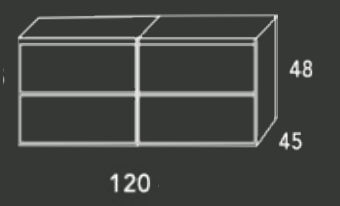

Suspendido 120

ACABADO	REFERENCIA	PUNTOS
Blanco lacado	191171065BBL	510
Ártico	191171065ART	430
Bambú	191171065BAB	430
Cemento	191171065CEM	430
Azabache	191171065AZB	430
Roble ostippo	191171065OST	430
Roble ostippo noir	191171065OST	452