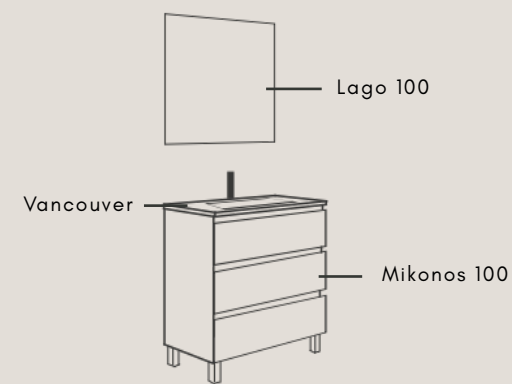

Composición / Cemento

Mikonos 120

Mikonos 60(x2)	650
Solid surface 121	231
Stark (x2)	260
	1141
Valle 120x80	283
Bel air blanco (x2)	298