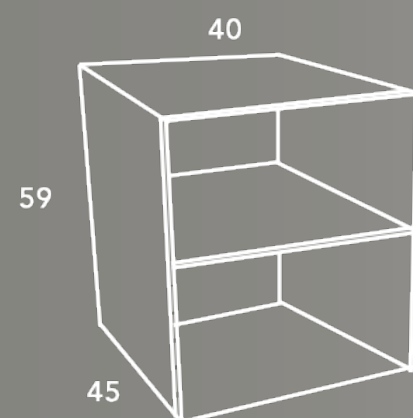

Modular 2 huecos 40