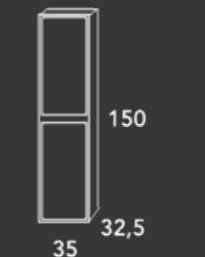

Auxiliar

ACABADO	REFERENCIA	PUNTOS
Olmo wabi	231331058OLW	226
Olmo sabi	231331058OLS	226
Nogal valentina	231331058NVA	226

Soportes / supports

REF.	PUNTOS
433521	42

REF.	PUNTOS
433523	36