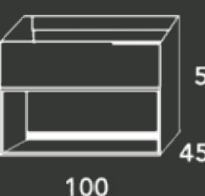

Suspendido 100

ACABADO	REFERENCIA	PUNTOS
Olmo wabi	221391056OLW	213
Olmo sabi	221391056OLS	213
Nogal valentina	221391056NVA	213