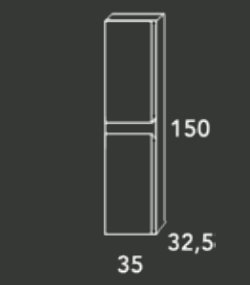

Auxiliar

ACABADO	REFERENCIA	PUNTOS
Blanco lacado	191171058BBL	307
Ártico	191171058ART	236
Bambú	191171058BAB	236
Cemento	191171058CEM	236
Azabache	191171058AZB	236
Roble ostippo	191171058OST	236
Roble ostippo noir	211091058OST	243