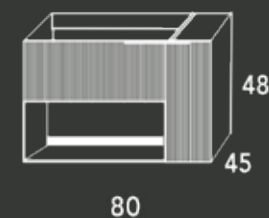

Suspendido 80

ACABADO	REFERENCIA	PUNTOS
Roble ostippo	221351055GRO	391